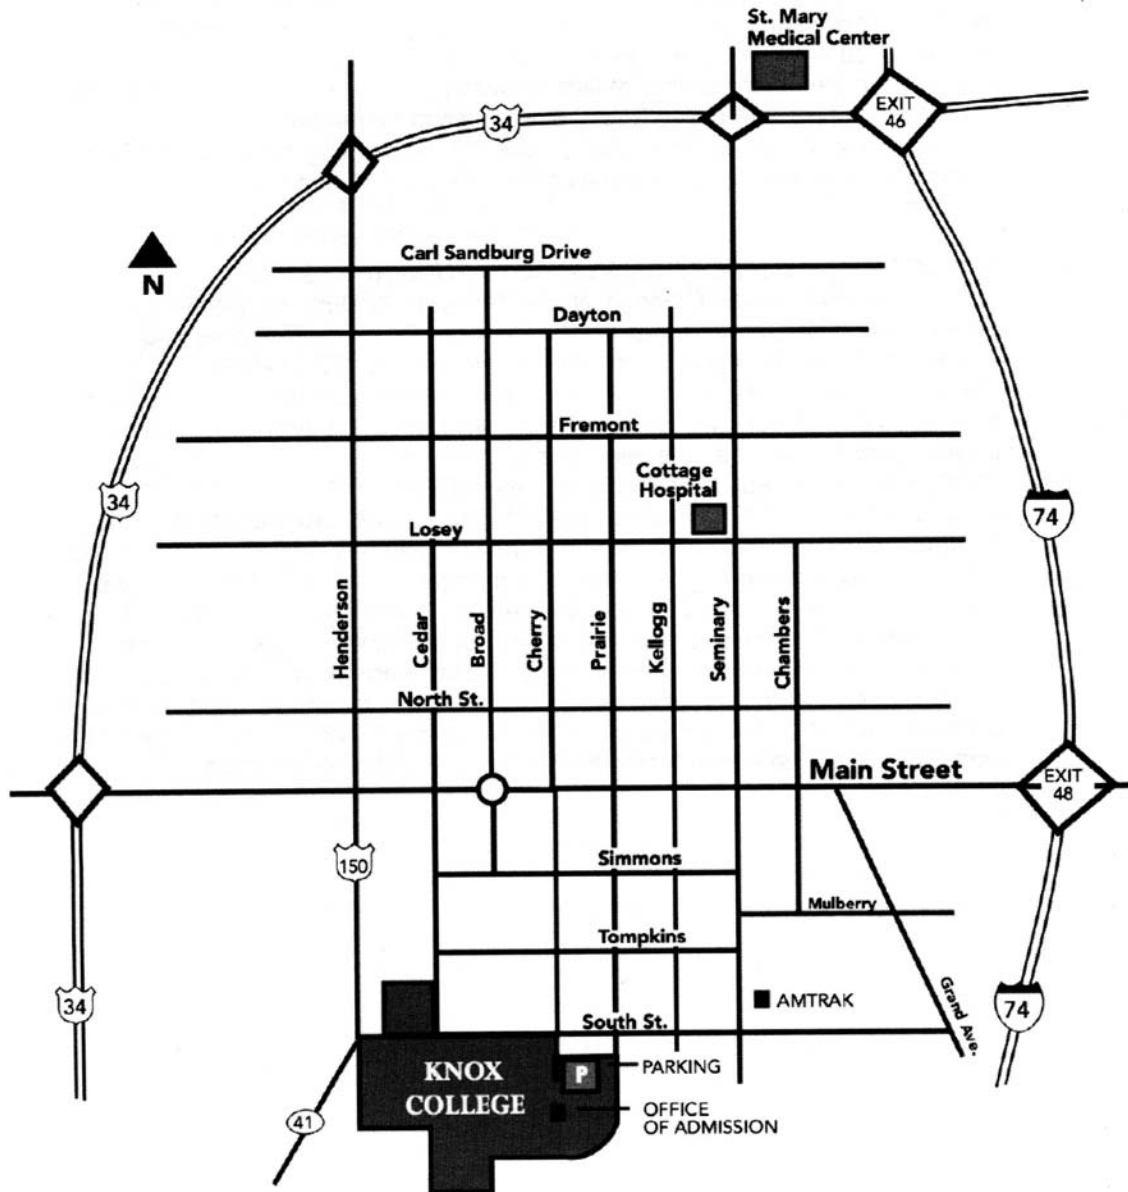

## Directions to Galesburg

**Academy Street**

240 W. Tompkins  
Jazz House

270 W. Tompkins

284 W. Tompkins

265 S. Academy  
Hamblin Hall

**West Street**

Phi Gamma Delta House

Borzello Hall

**Prairie Street**

**Berrien Street**

Umbeck Science-Mathematics Center

Advancement Office

**South Street**

Beta Theta Pi House

Howard Wilson House

Sellew-Raub Halls

Meridian Tennis Courts

Turner Track

Trevor Field

E. & L. Andrew Fitness Center

Admission Office

Ford Center for the Fine Arts

Blodgett Field

Warehouse

**Brooks Street**

Blodgett Field

Warehouse

**West Knox Street**

516 S. West

530 S. West

542 S. West